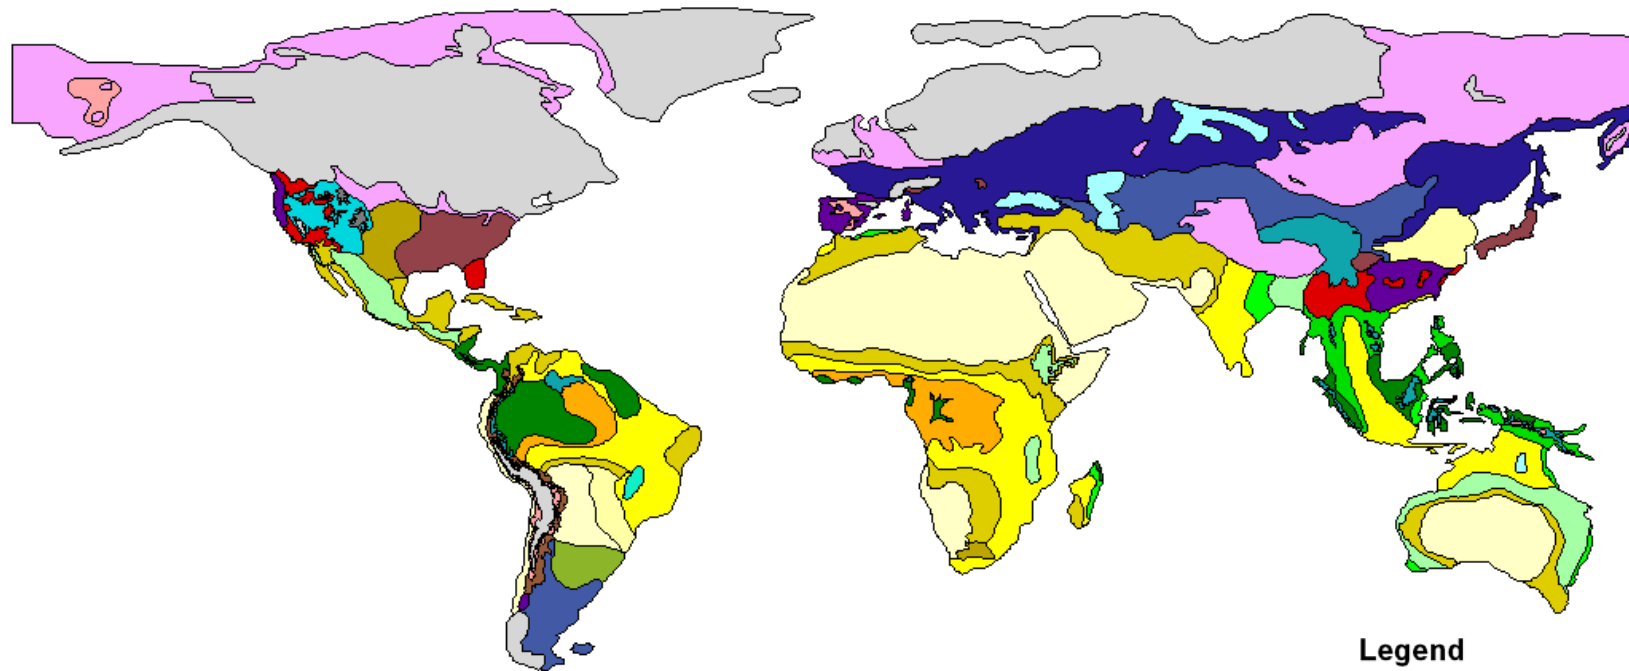

Global scale LGM Map

Legend

LGM	
Undefined	17. Semi-arid temperate woodland or scrub
1. Tropical rainforest	18. Tundra
2. Monsoon or dry forest	19. Steppe-tundra
3. Tropical woodland	20. Polar and alpine desert
4. Tropical thorn scrub and scrub woodland	21. Temperate desert
5. Tropical semi-desert	22. Temperate semi-desert
6. Tropical grassland	23. Temperate and montane steppe
7. Tropical extreme desert	24. Forest steppe
8. Savanna	25. Forest tundra
9. Broadleaved temperate evergreen forest	26. Bog/swamp
10. Cool temperate giant coniferous rainforest	27. Ice sheet and other permanent ice
11. Montane tropical forest	28. Lakes and open water
12. Mediterranean sclerophyll woodland or forest	29. Montane Mosaic
13. Temperate deciduous broadleaved forest	30. Alpine Tundra
14. Southern taiga	31. Subalpine Parkland
15. Mid Taiga	32. Dry Steppe
16. Open boreal woodlands	33. Temperate Steppe Grassland
	34. Montane Polar Desert